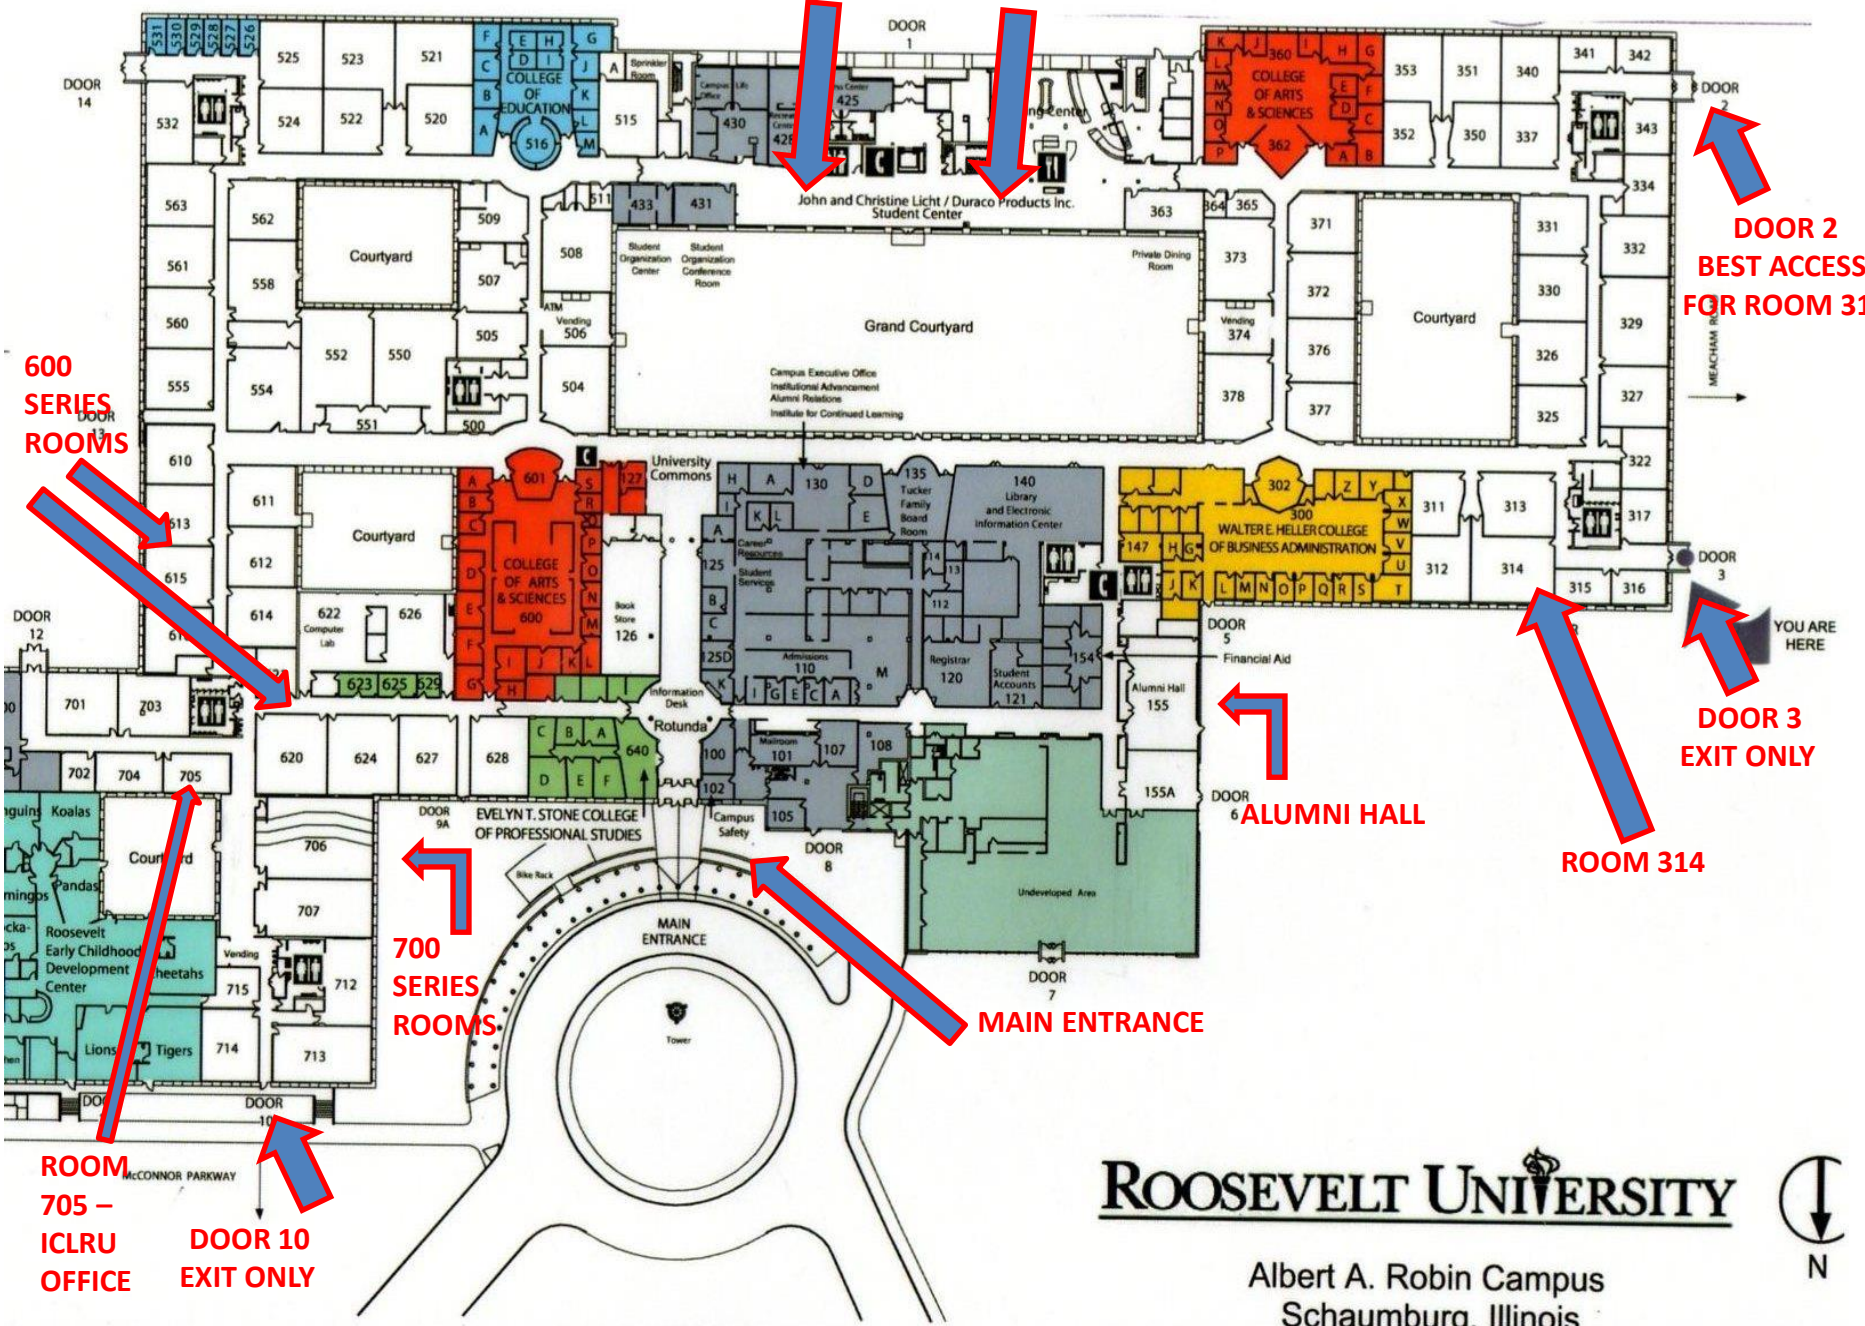

LIGHT CENTER/CAFETERIA

**600
SERIES
ROOMS**

**ROOM
705 -
ICLRU
OFFICE** **DOOR 10
EXIT ONLY**

**700
SERIES
ROOMS**

MAIN ENTRANCE

**DOOR 2
BEST ACCESS
FOR ROOM 314**

**DOOR 3
EXIT ONLY**

ALUMNI HALL

ROOM 314

ROOSEVELT UNIVERSITY

Albert A. Robin Campus
Schaumburg, Illinois